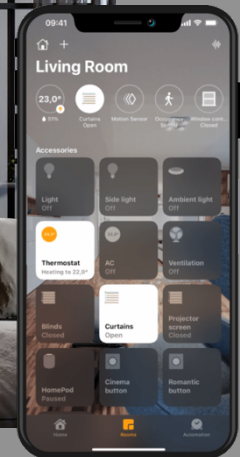

# Smart Home Automation

works with  
Google Home

works with  
Apple HomeKit

 Stable connecting structure implanted by  
Germany Berker Switch + KNX System

Manage your devices in one location  
Control all devices anywhere and anytime  
Operate multiple devices in one single touch  
Scene function makes your life brighter and easier

# MOBILE /TABLET CONTROL

S + C

Standard & Comfortable

1

## LIGHT

Each Individual light, Scene Mode  
Controlling them anytime and anywhere

2